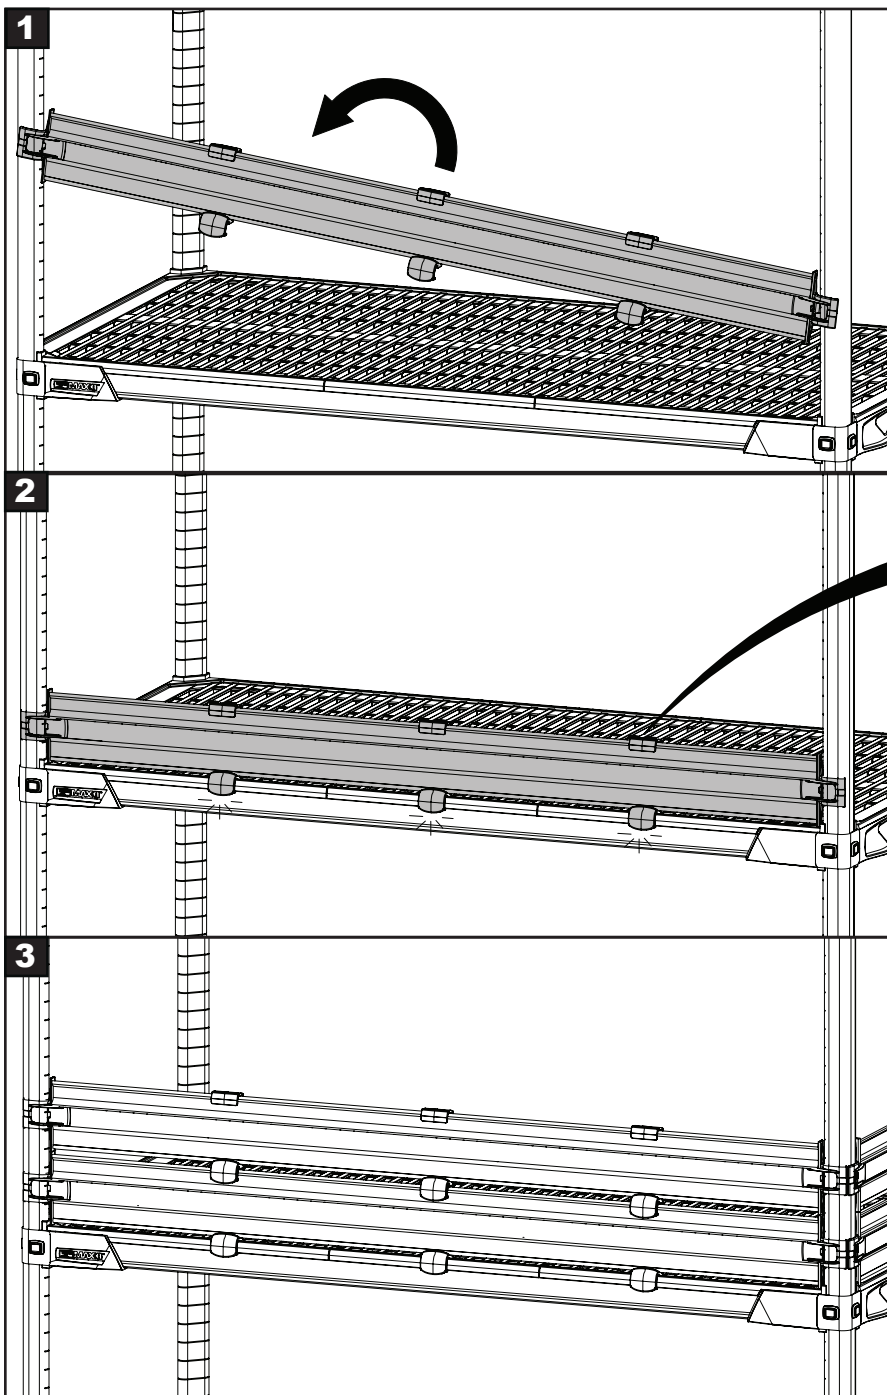

# SOLID 4" CLEAR LEDGE REBORD TRANSPARENT D'ETEGERE DE 10 CM REBORDE TRANSPARENTE DE 4" PARA ESTANTE

**MetroMax i** models (MXL##-4P, MXLS##-4P) French / spanish

Clips fit a **MetroMax i** Shelf Only.  
French  
Spanish

# MetroMax 4 models (MAX4-L##-4P, MAX4-LS##-4P) French / spanish

Clips fit a **MetroMax 4 Shelf Only**.  
French  
Spanish

\* Save this document for future application, load rating and/or safety reference.