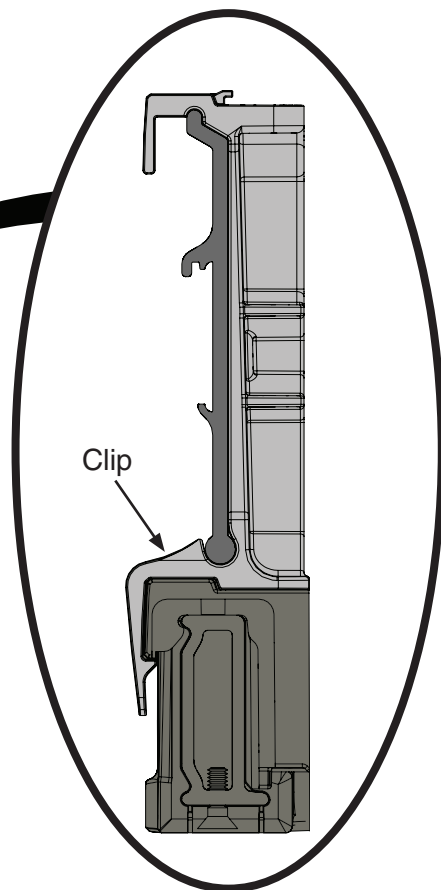

# SOLID 4" CLEAR LEDGE REBORD TRANSPARENT D'ETEGERE DE 10 CM REBORDE TRANSPARENTE DE 4" PARA ESTANTE

**MetroMax i** models (MXL##-4P, MXLS##-4P) French / spanish

Clips fit a **MetroMax i** Shelf Only.  
French  
Spanish

# MetroMax 4 models (MAX4-L##-4P, MAX4-LS##-4P) French / spanish

Clips fit a **MetroMax 4 Shelf Only**.  
French  
Spanish

\* Save this document for future application, load rating and/or safety reference.