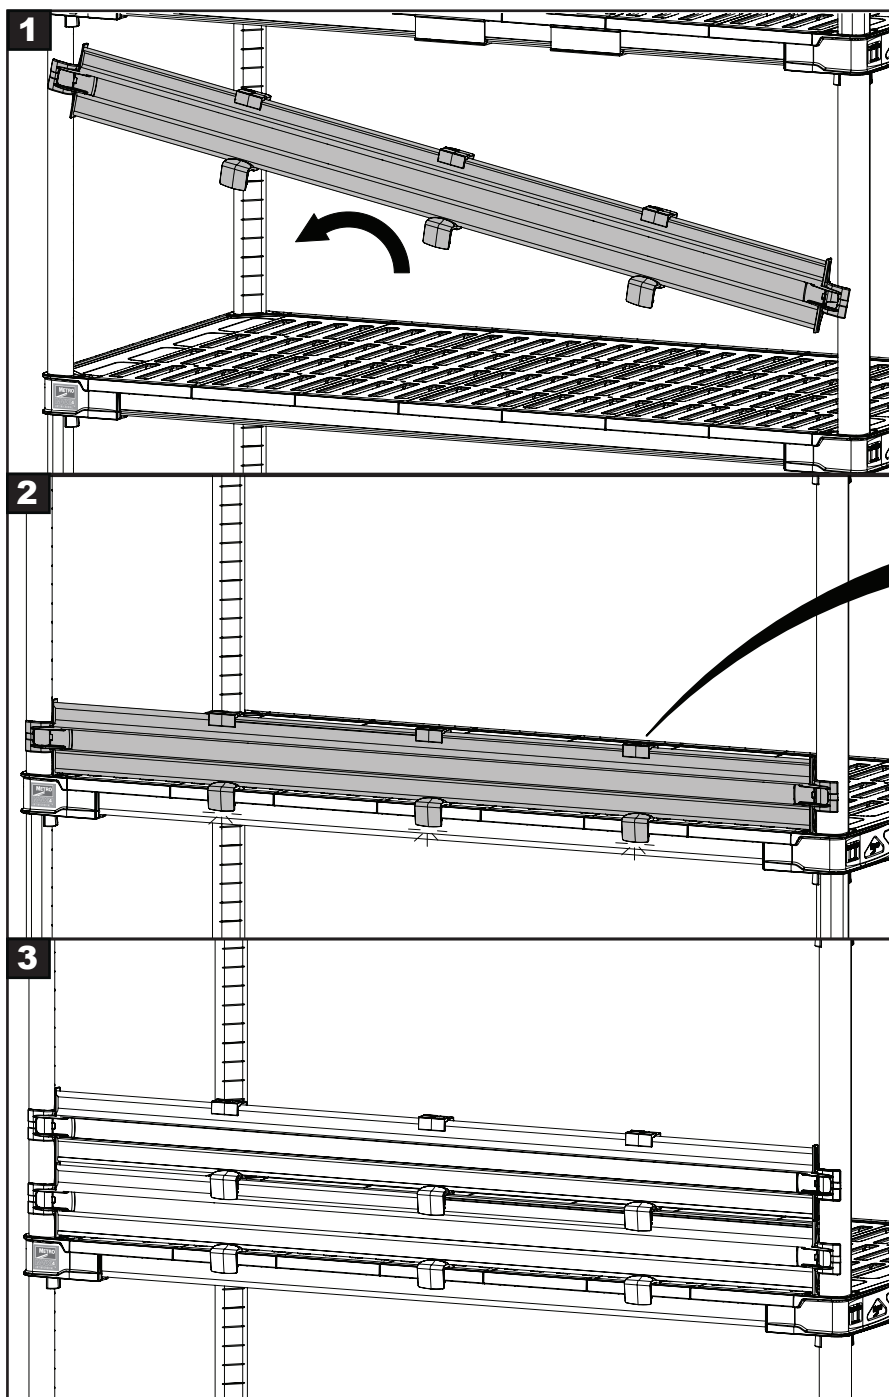

# SOLID 4" CLEAR LEDGE REBORD TRANSPARENT D'ETEGERE DE 10 CM REBORDE TRANSPARENTE DE 4" PARA ESTANTE

**MetroMax i** models (MXL##-4P, MXLS##-4P) French / spanish

Clips fit a **MetroMax i** Shelf Only.  
French  
Spanish

# MetroMax 4 models (MAX4-L##-4P, MAX4-LS##-4P) French / spanish

Clips fit a **MetroMax 4 Shelf Only**.  
French  
Spanish

\* Save this document for future application, load rating and/or safety reference.