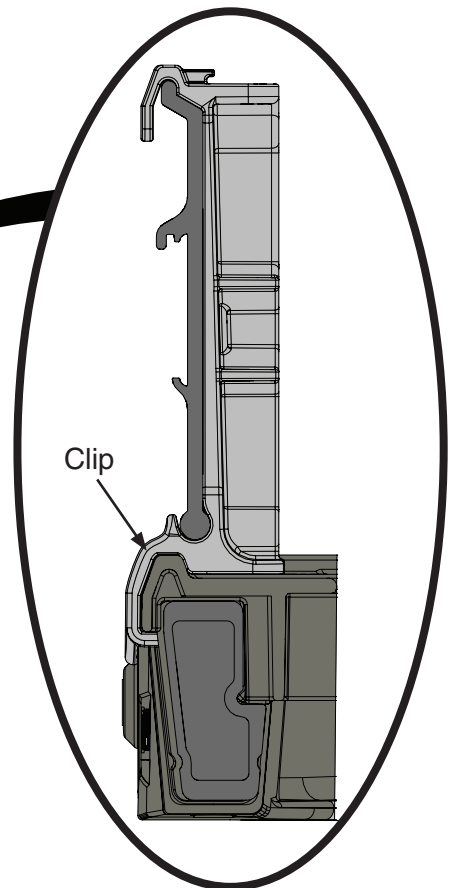

# SOLID 4" CLEAR LEDGE REBORD TRANSPARENT D'ETEGERE DE 10 CM REBORDE TRANSPARENTE DE 4" PARA ESTANTE

**MetroMax i** models (MXL##-4P, MXLS##-4P) French / spanish

Clips fit a **MetroMax i** Shelf Only.  
French  
Spanish

# MetroMax 4 models (MAX4-L##-4P, MAX4-LS##-4P) French / spanish

Clips fit a **MetroMax 4 Shelf Only**.  
French  
Spanish

\* Save this document for future application, load rating and/or safety reference.